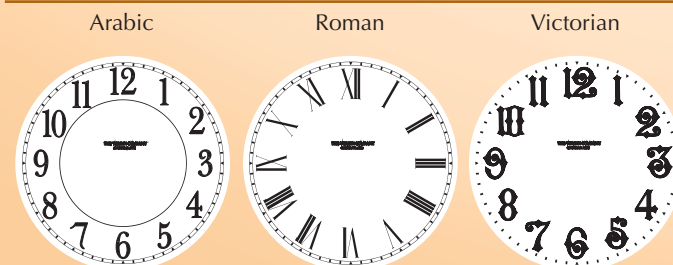

DIALS

View our photo gallery at verdin.com

Made in the U.S.A. | 800-543-0488

As A Timepiece (#863)