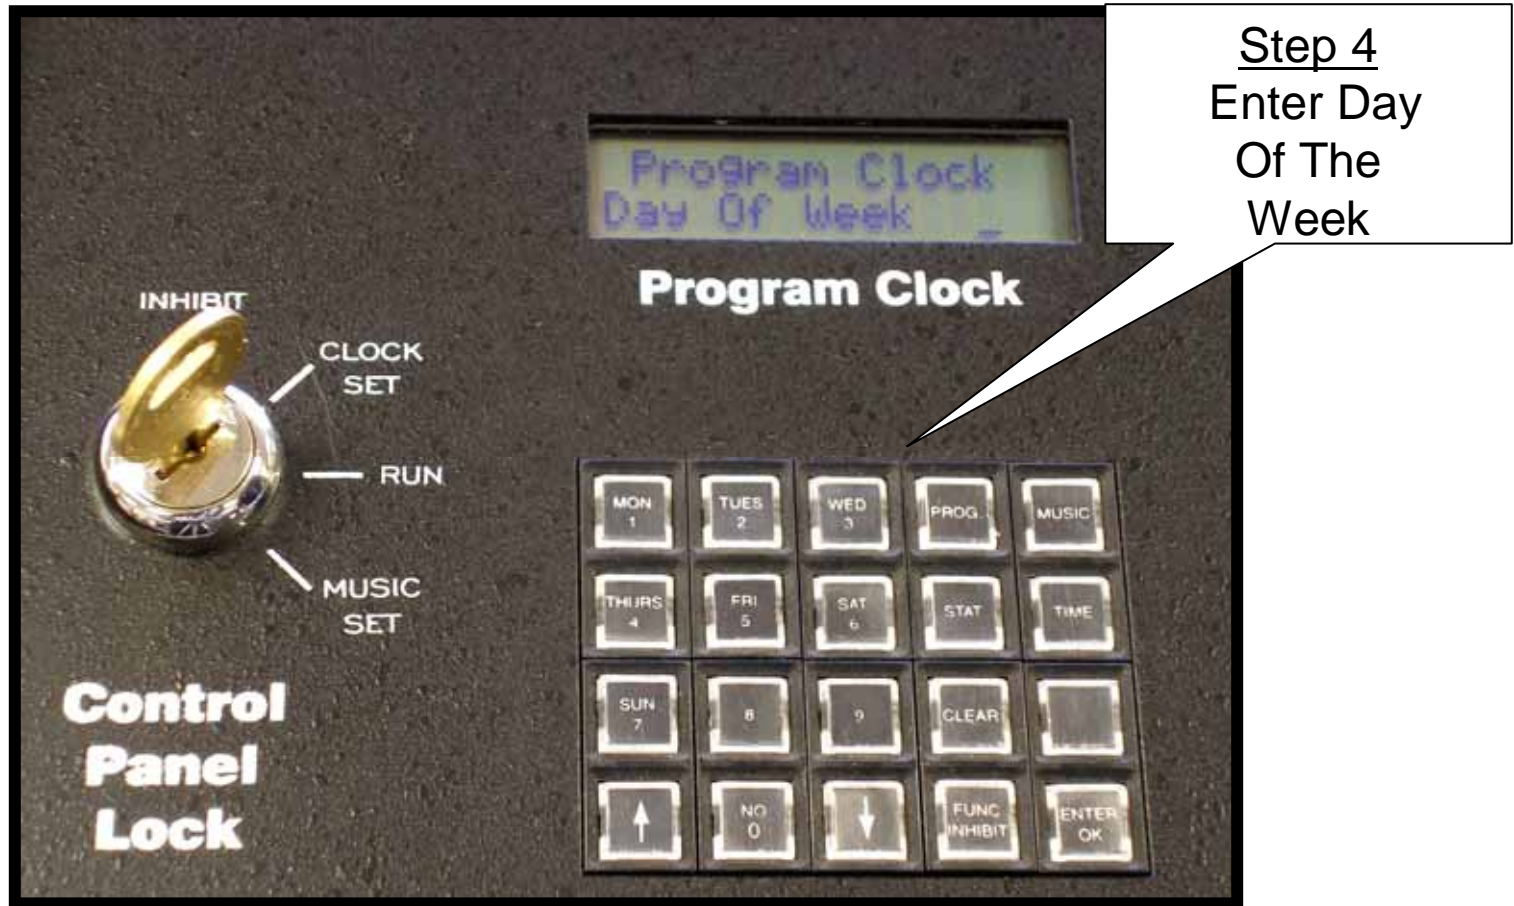

- Daylight Savings Time Change Instructions -

Step 1
Turn Key To
'Clock Set'

VERDIN SINGING TOWER Controller

- Daylight Savings Time Change Instructions -

VERDIN SINGING TOWER Controller

- Daylight Savings Time Change Instructions -

VERDIN SINGING TOWER Controller

- Daylight Savings Time Change Instructions -

VERDIN **SINGING TOWER** Controller

- Daylight Savings Time Change Instructions -

VERDIN SINGING TOWER Controller

- Daylight Savings Time Change Instructions -

VERDIN SINGING TOWER Controller

- Daylight Savings Time Change Instructions -

Step 7
Press
'Enter'

VERDIN SINGING TOWER Controller

- Daylight Savings Time Change Instructions -

VERDIN SINGING TOWER Controller