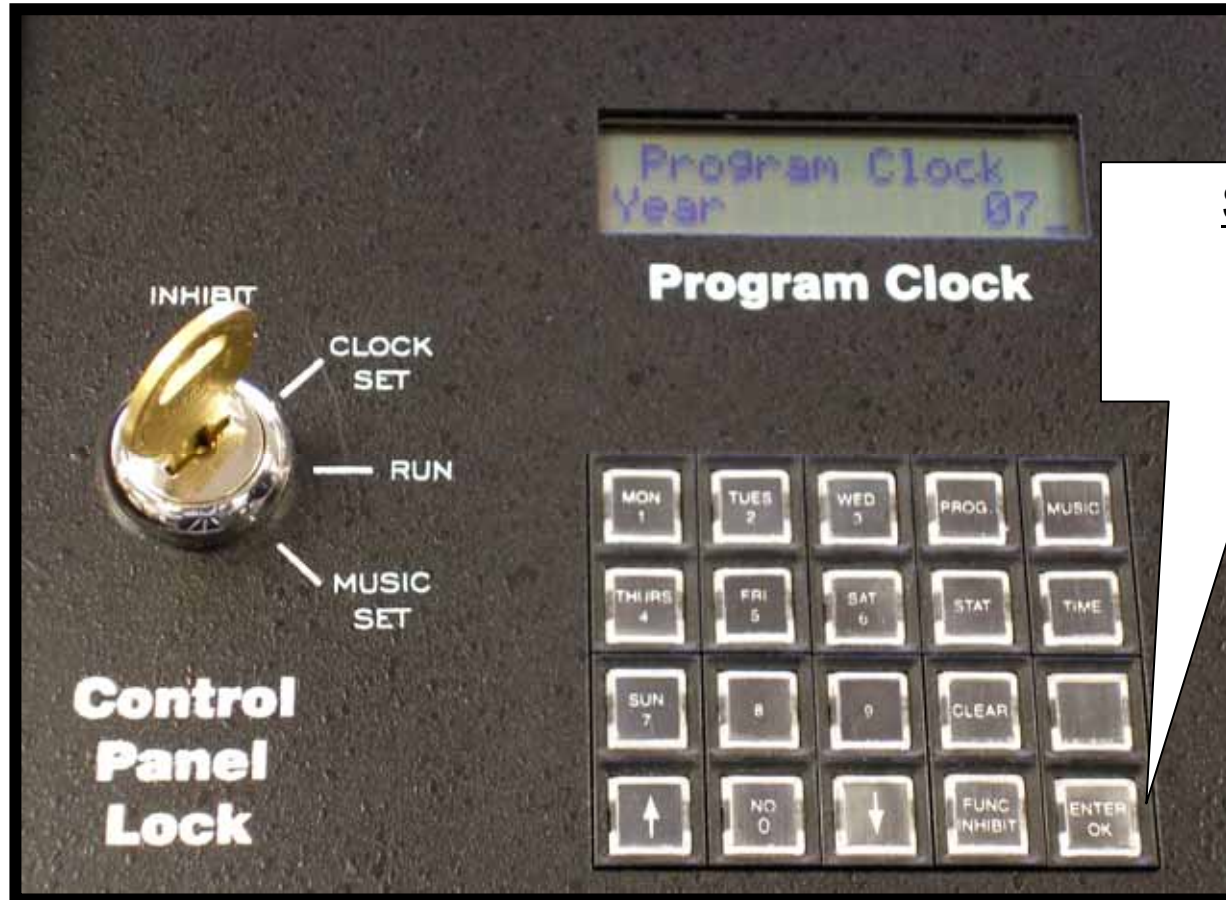

VERDIN SINGING TOWER Controller

- Daylight Savings Time Change Instructions -

VERDIN **SINGING TOWER** Controller

- Daylight Savings Time Change Instructions -

VERDIN SINGING TOWER Controller

- Daylight Savings Time Change Instructions -

VERDIN SINGING TOWER Controller

- Daylight Savings Time Change Instructions -

Step 7
Press
'Enter'

VERDIN SINGING TOWER Controller

- Daylight Savings Time Change Instructions -

VERDIN SINGING TOWER Controller

- Daylight Savings Time Change Instructions -

VERDIN SINGING TOWER Controller

- Daylight Savings Time Change Instructions -

VERDIN SINGING TOWER Controller

- Daylight Savings Time Change Instructions -

VERDIN **SINGING TOWER** Controller

- Daylight Savings Time Change Instructions -

VERDIN SINGING TOWER Controller

- Daylight Savings Time Change Instructions -

Step 13
Press
'Enter'

VERDIN SINGING TOWER Controller

- Daylight Savings Time Change Instructions -