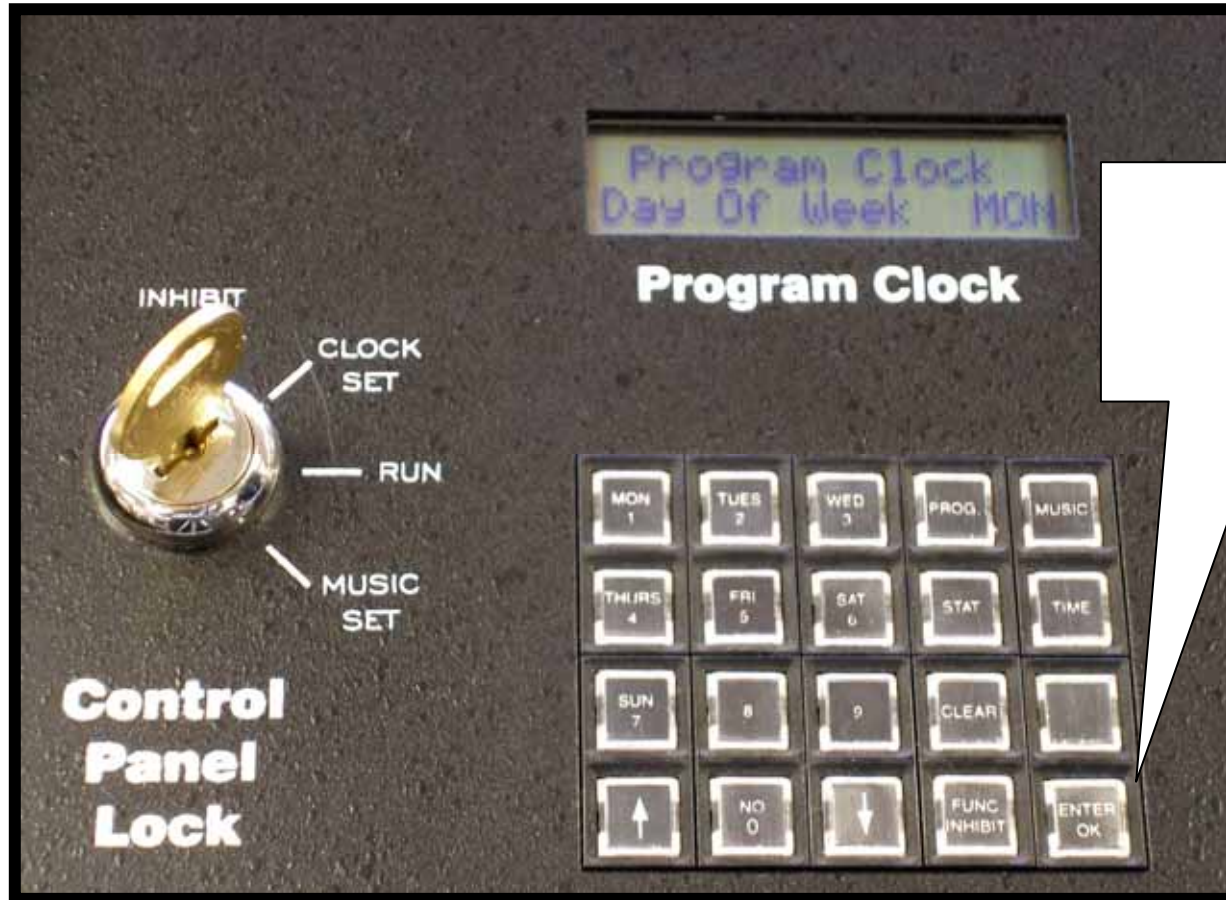

- Daylight Savings Time Change Instructions -

Step 1
Turn Key To
'Clock Set'

VERDIN SINGING TOWER Controller

- Daylight Savings Time Change Instructions -

VERDIN SINGING TOWER Controller

- Daylight Savings Time Change Instructions -

VERDIN SINGING TOWER Controller

- Daylight Savings Time Change Instructions -

VERDIN **SINGING TOWER** Controller

- Daylight Savings Time Change Instructions -

VERDIN SINGING TOWER Controller

- Daylight Savings Time Change Instructions -

VERDIN SINGING TOWER Controller

- Daylight Savings Time Change Instructions -

Step 7
Press
'Enter'

VERDIN SINGING TOWER Controller

- Daylight Savings Time Change Instructions -

VERDIN SINGING TOWER Controller