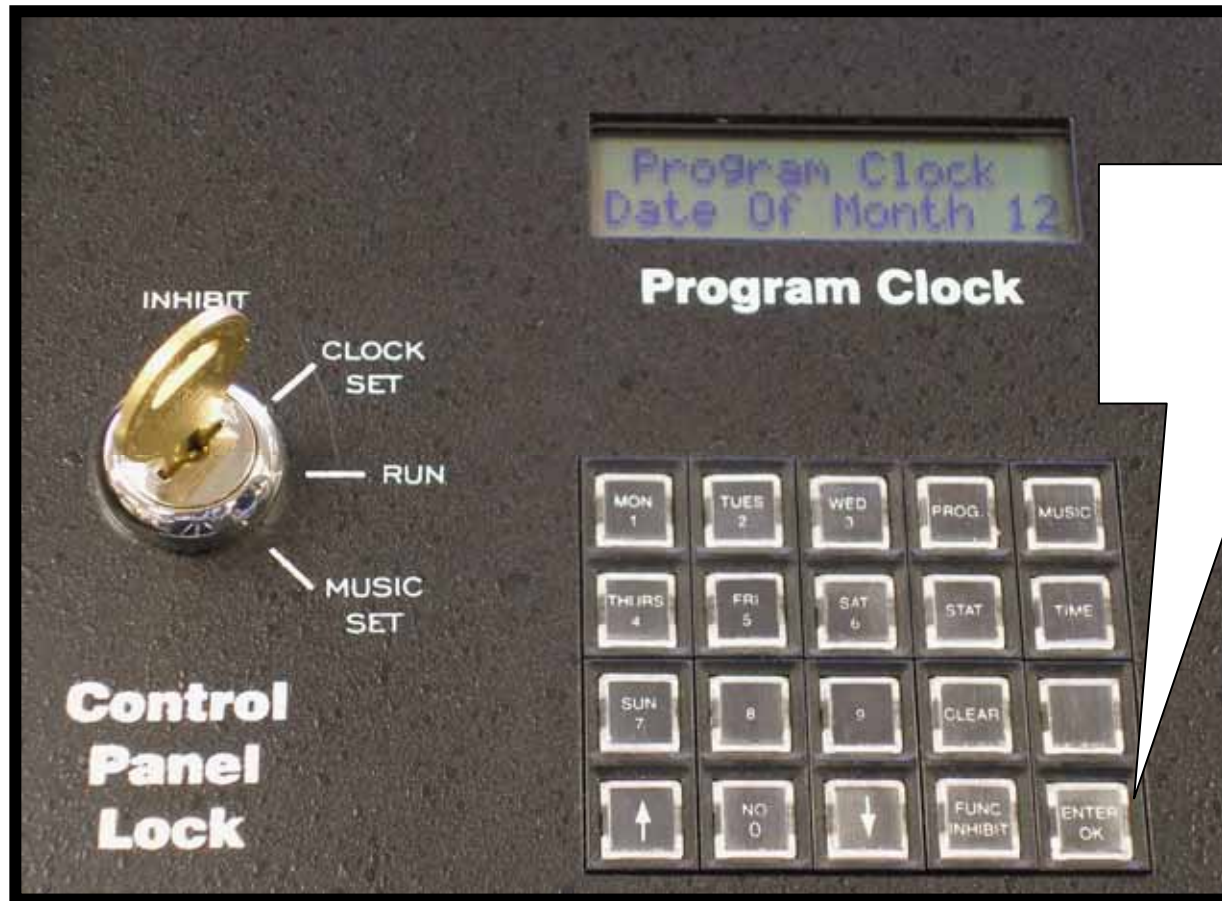

- Daylight Savings Time Change Instructions -

Step 1
Turn Key To
'Clock Set'

VERDIN SINGING TOWER Controller

- Daylight Savings Time Change Instructions -

VERDIN SINGING TOWER Controller

- Daylight Savings Time Change Instructions -

VERDIN SINGING TOWER Controller

- Daylight Savings Time Change Instructions -

VERDIN **SINGING TOWER** Controller

- Daylight Savings Time Change Instructions -

VERDIN SINGING TOWER Controller

- Daylight Savings Time Change Instructions -

VERDIN SINGING TOWER Controller

- Daylight Savings Time Change Instructions -

Step 7
Press
'Enter'

VERDIN SINGING TOWER Controller

- Daylight Savings Time Change Instructions -

VERDIN SINGING TOWER Controller

- Daylight Savings Time Change Instructions -

VERDIN SINGING TOWER Controller

- Daylight Savings Time Change Instructions -

VERDIN SINGING TOWER Controller

- Daylight Savings Time Change Instructions -

VERDIN **SINGING TOWER** Controller