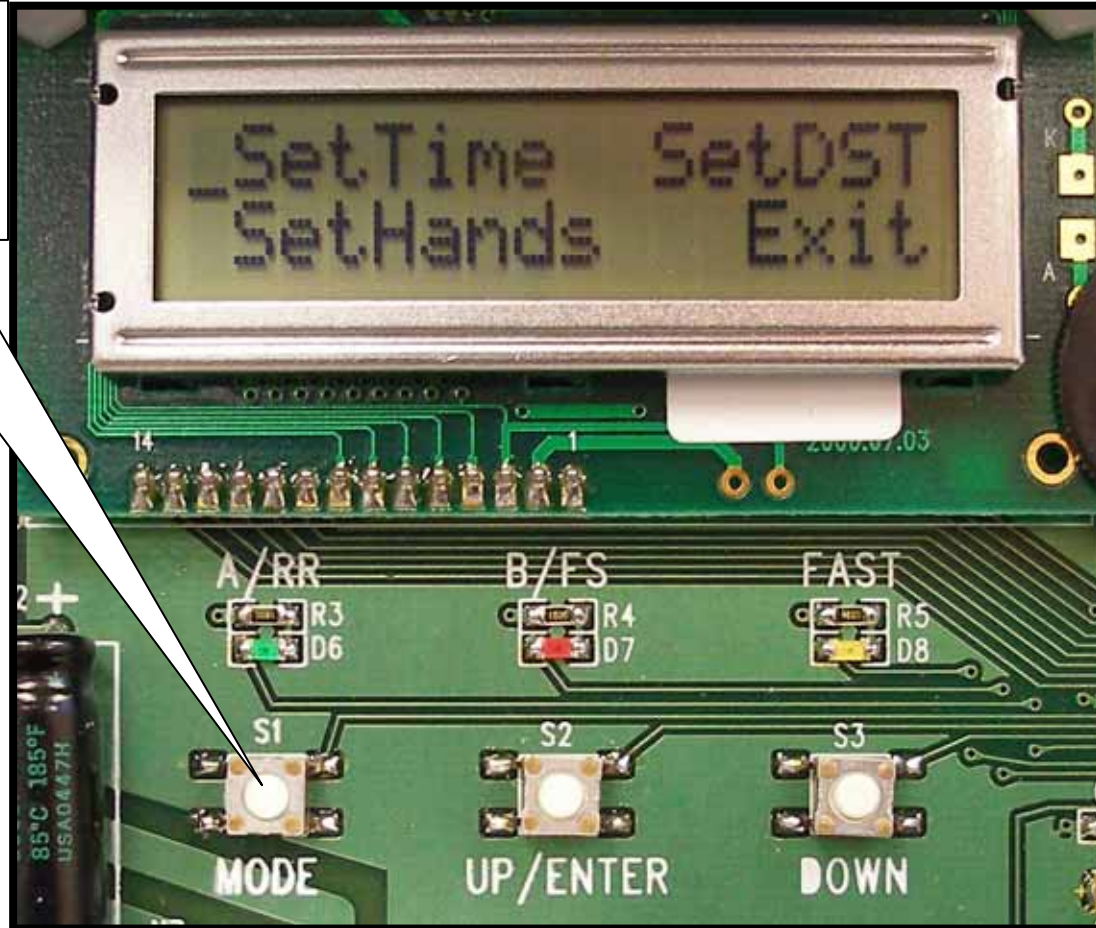

VERDIN CMCC Controller

- Daylight Savings Time Change Instructions - DAYLIGHT SAVINGS DISABLE

Disable Step 2
Press MODE
to put cursor at
SetDST