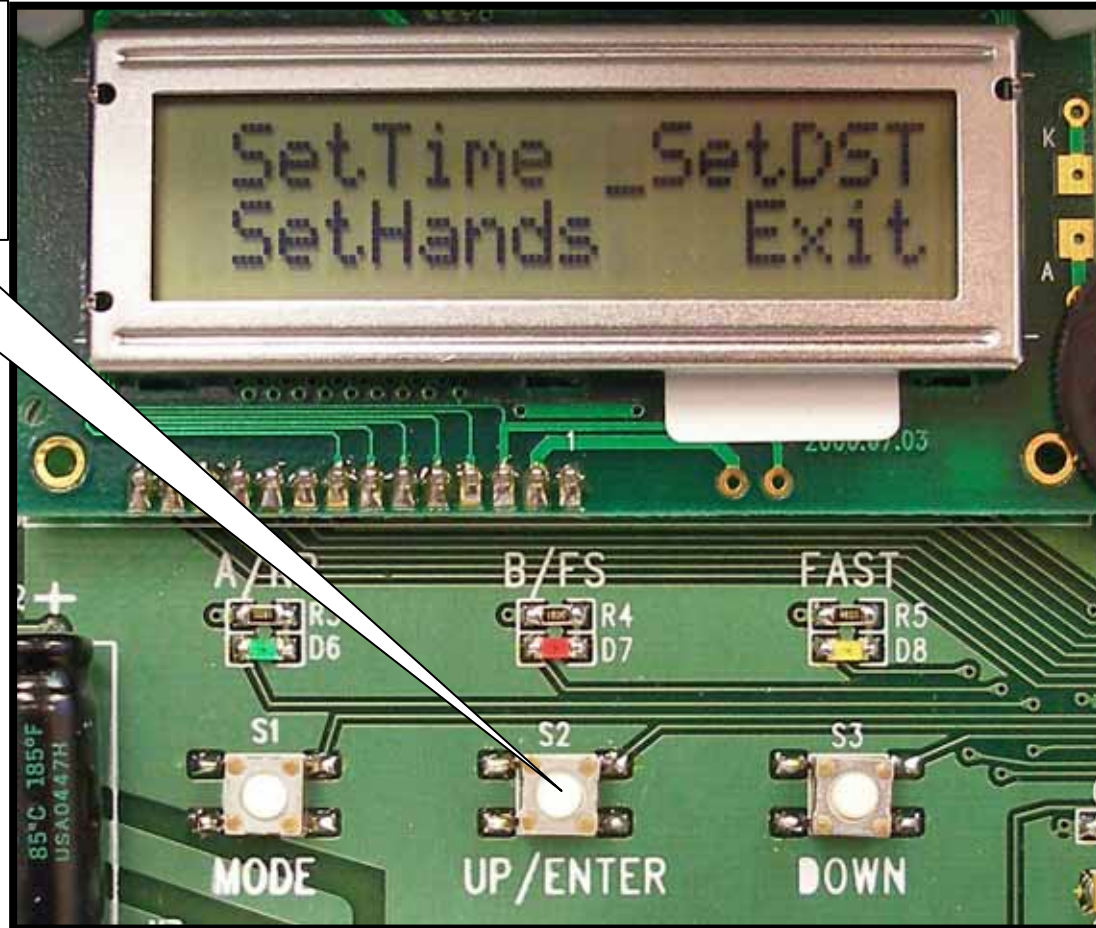

VERDIN CMCC Controller

- Daylight Savings Time Change Instructions - DAYLIGHT SAVINGS DISABLE

Disable Step 3
Press
UP/ENTER