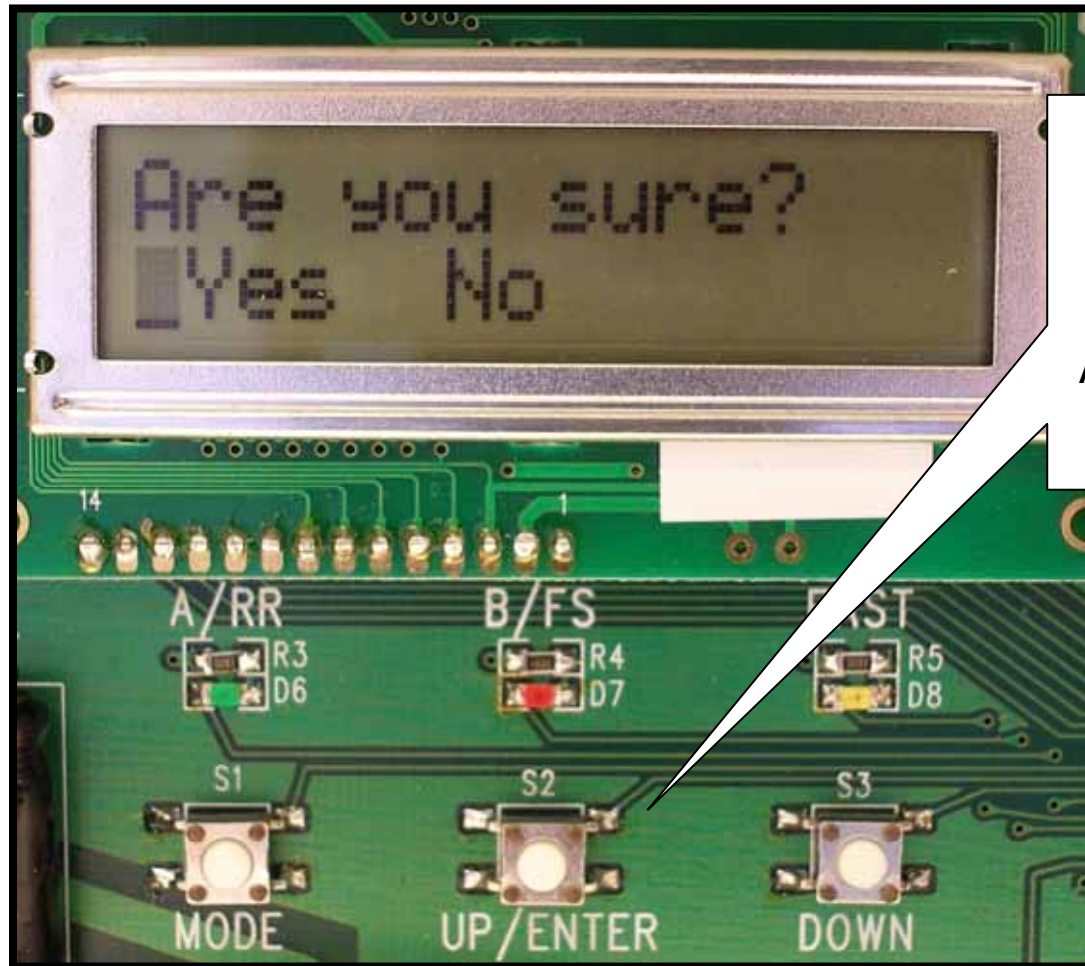

VERDIN CMCC Controller

- Daylight Savings Time Change Instructions -

Step 6
With Curser at
'Yes' Press
'Up/Enter' to
Accept Your New
Time Entry