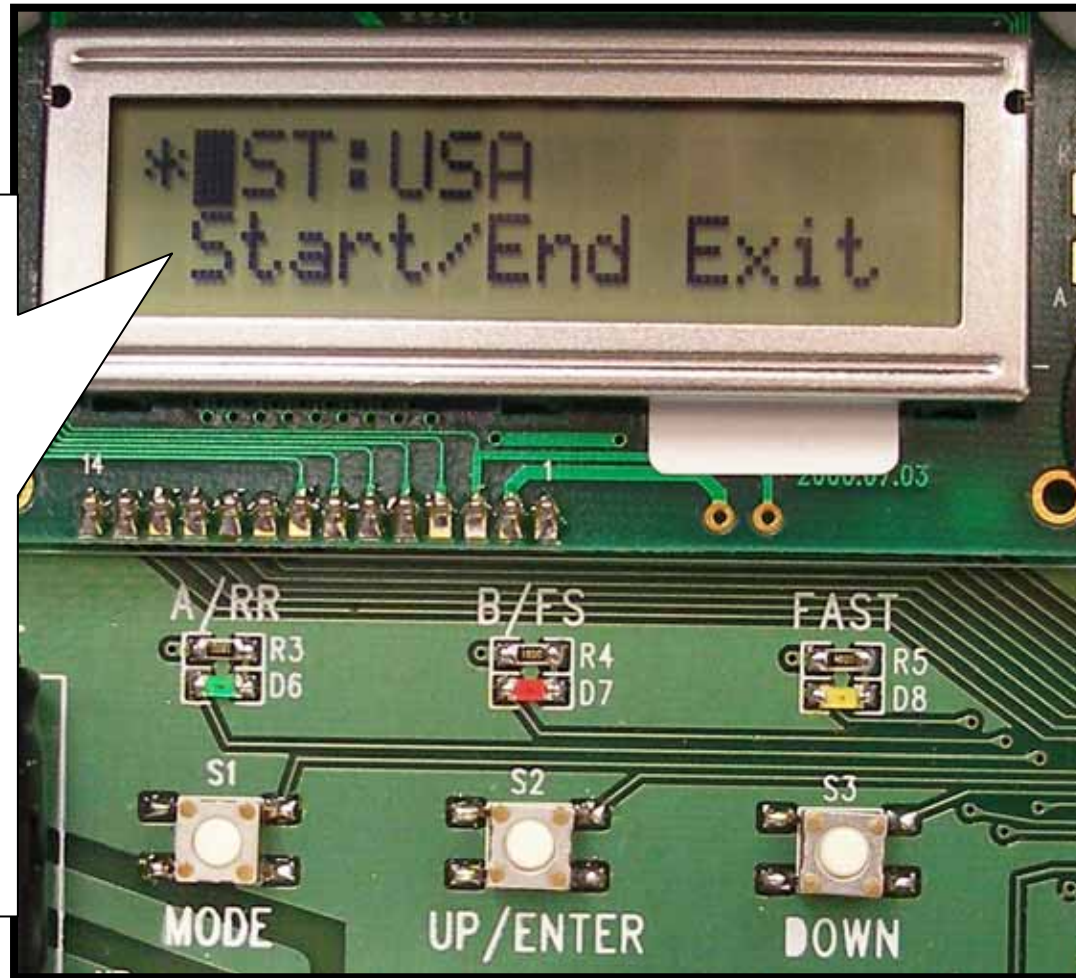

VERDIN CMCC Controller

- Daylight Savings Time Change Instructions - DAYLIGHT SAVINGS DISABLE

NOTE

If you see this exact screen, then your equipment is 2007 compliant from the factory and no changes of any type are necessary

Disable Step 4
If you do not see this screen, go to the next step.