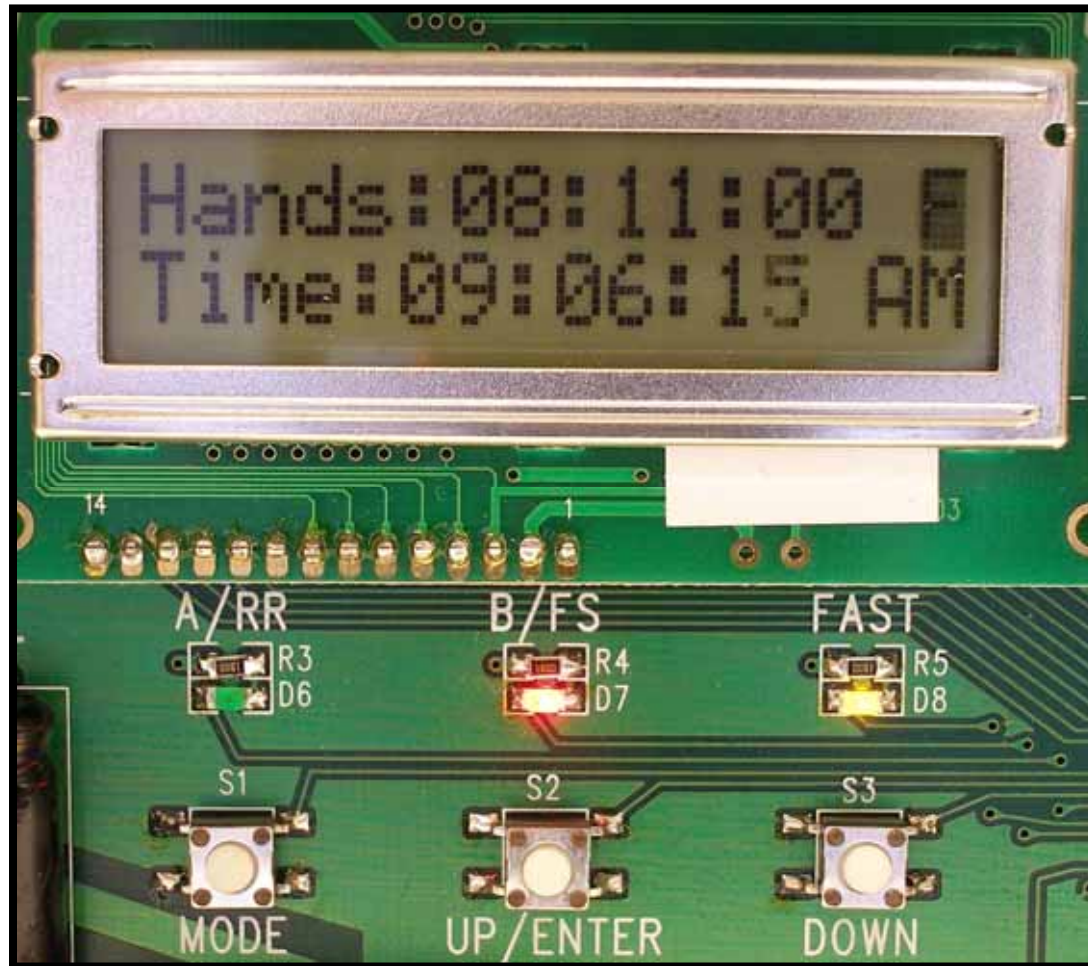

VERDIN CMCC Controller

- Daylight Savings Time Change Instructions -

Finished