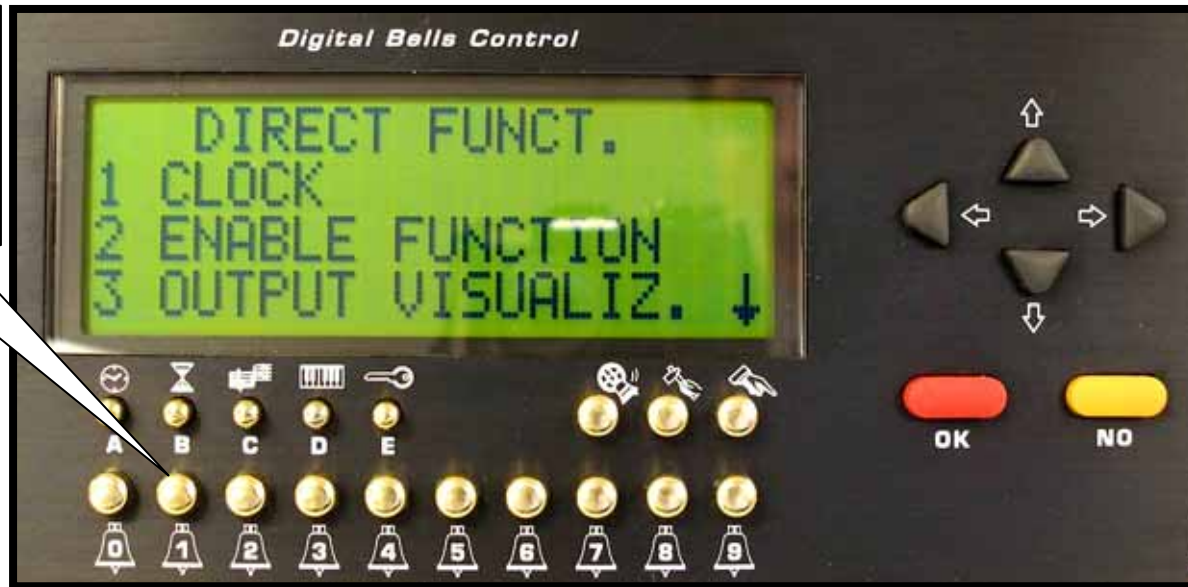

VERDIN DBC II Controller

- Daylight Savings Time Change Instructions -

DAYLIGHT SAVINGS DISABLE

Disable Step 9
Press 'NO'

VERDIN DBC II Controller

- Daylight Savings Time Change Instructions -

DAYLIGHT SAVINGS DISABLE

Disable Step 10
Press 'NO'

VERDIN DBC II Controller

- Daylight Savings Time Change Instructions -

Step 1
Press The 'A'
Button

VERDIN DBC II Controller

- Daylight Savings Time Change Instructions -

Step 2
Press
'# 1'