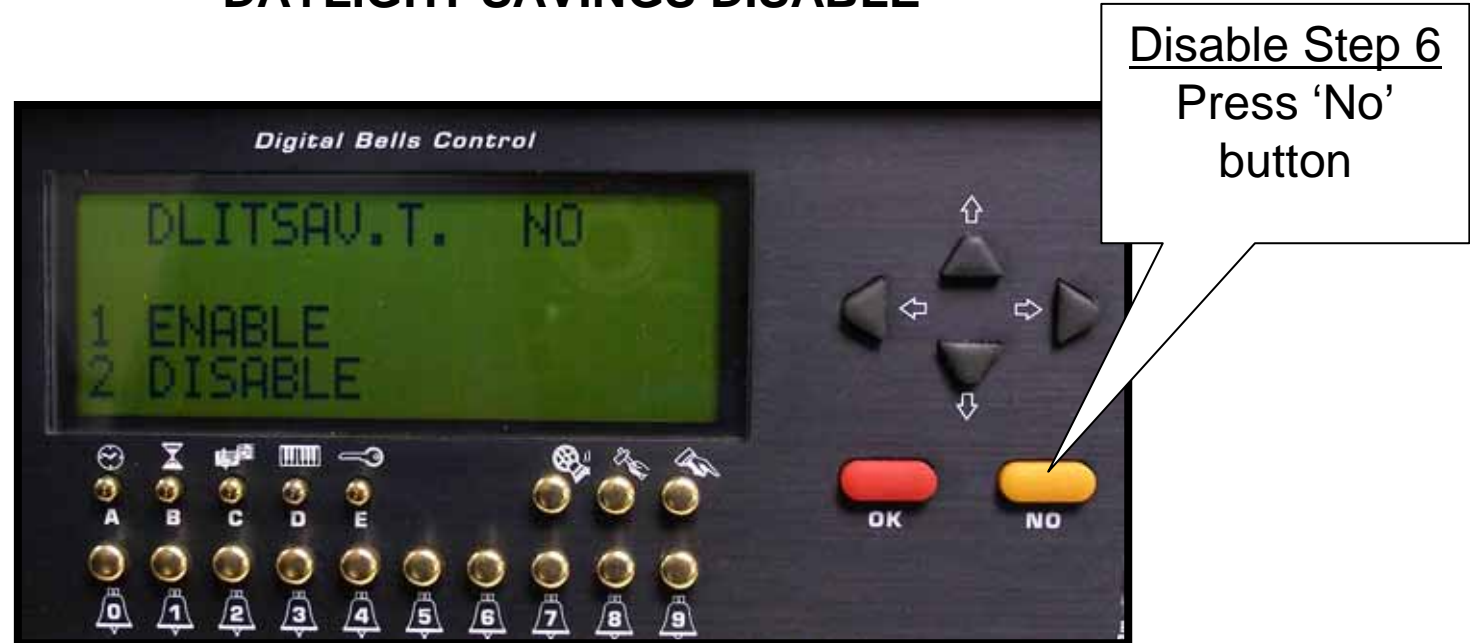

DAYLIGHT SAVINGS DISABLE

Disable Step 5
Press 2

VERDIN DBC II Controller

- Daylight Savings Time Change Instructions -

DAYLIGHT SAVINGS DISABLE

VERDIN DBC II Controller

- Daylight Savings Time Change Instructions -